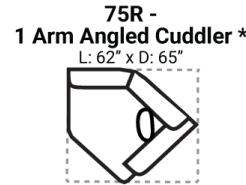

Body 1: All Body Fabric – Contrast 1 : Both Sides of Pillows Including Welt

PIECES

Sofa Height : 35" Seat Height: 21" Seat Depth: 21" Arm Height: 25"

SOFAS

SECTIONALS

OTTOS

* Available in both Left and Right configurations

CONFIGURATIONS

Dimensions are approximate and subject to change.