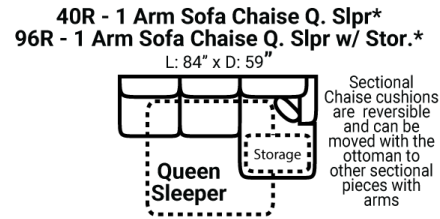

Body 1: All Body Fabric – Contrast 1 : Both Sides of Pillows Including Welt

PIECES

Sofa Height : 35" Seat Height: 21" Seat Depth: 21" Arm Height: 25"

SOFAS

SECTIONALS

OTTOS

* Available in both Left and Right configurations

CONFIGURATIONS

Dimensions are approximate and subject to change.