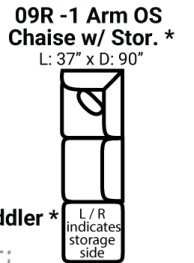

Body 1: All Body Fabric – Contrast 1 : Both Sides of Pillows Including Welt

PIECES

Sofa Height : 35" Seat Height: 21" Seat Depth: 21" Arm Height: 25"

SOFAS

SECTIONALS

OTTOS

* Available in both Left and Right configurations

CONFIGURATIONS

Dimensions are approximate and subject to change.