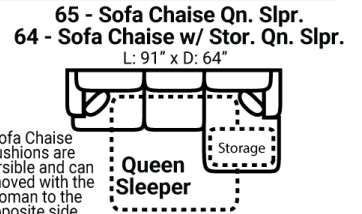

Body 1: All Body Fabric – Contrast 1 : Both Sides of Pillows Including Welt

PIECES

Sofa Height : 35" Seat Height: 21" Seat Depth: 21" Arm Height: 25"

SOFAS

SECTIONALS

OTTOS

* Available in both Left and Right configurations

CONFIGURATIONS

Dimensions are approximate and subject to change.