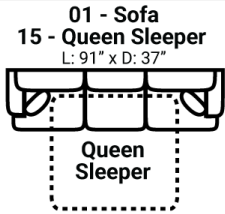

Body 1: All Body Fabric – Contrast 1 : Both Sides of Pillows Including Welt

PIECES

Sofa Height : 35" Seat Height: 21" Seat Depth: 21" Arm Height: 25"

SOFAS

SECTIONALS

OTTOS

* Available in both Left and Right configurations

CONFIGURATIONS

Dimensions are approximate and subject to change.