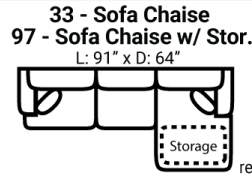

Body 1: All Body Fabric – Contrast 1 : Both Sides of Pillows Including Welt

PIECES

Sofa Height : 35" Seat Height: 21" Seat Depth: 21" Arm Height: 25"

SOFAS

SECTIONALS

OTTOS

* Available in both Left and Right configurations

CONFIGURATIONS

Dimensions are approximate and subject to change.