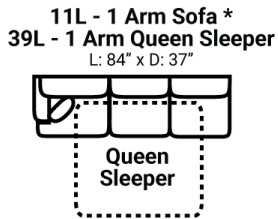

Body 1: All Body Fabric – Contrast 1 : Both Sides of Pillows Including Welt

PIECES

Sofa Height : 35" Seat Height: 21" Seat Depth: 21" Arm Height: 25"

SOFAS

SECTIONALS

OTTOS

* Available in both Left and Right configurations

CONFIGURATIONS

Dimensions are approximate and subject to change.