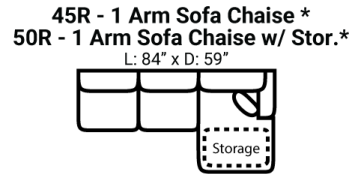

Body 1: All Body Fabric – Contrast 1 : Both Sides of Pillows Including Welt

PIECES

Sofa Height : 35" Seat Height: 21" Seat Depth: 21" Arm Height: 25"

SOFAS

SECTIONALS

OTTOS

* Available in both Left and Right configurations

CONFIGURATIONS

Dimensions are approximate and subject to change.