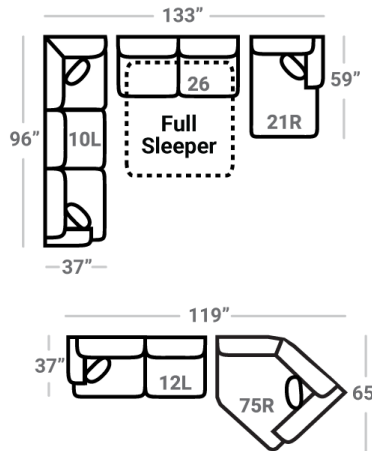

Body 1: All Body Fabric – Contrast 1 : Both Sides of Pillows Including Welt

PIECES

Sofa Height : 35" Seat Height: 21" Seat Depth: 21" Arm Height: 25"

SOFAS

SECTIONALS

OTTOS

* Available in both Left and Right configurations

CONFIGURATIONS

Dimensions are approximate and subject to change.