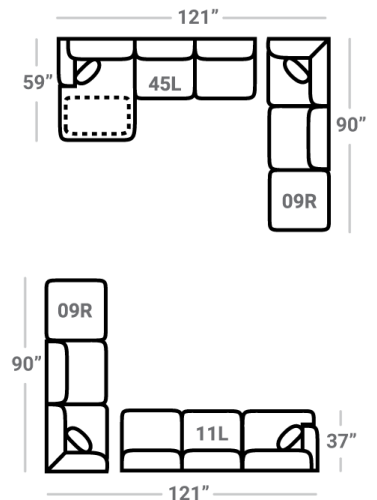

Body 1: All Body Fabric – Contrast 1 : Both Sides of Pillows Including Welt

PIECES

Sofa Height : 35" Seat Height: 21" Seat Depth: 21" Arm Height: 25"

SOFAS

SECTIONALS

OTTOS

* Available in both Left and Right configurations

CONFIGURATIONS

Dimensions are approximate and subject to change.