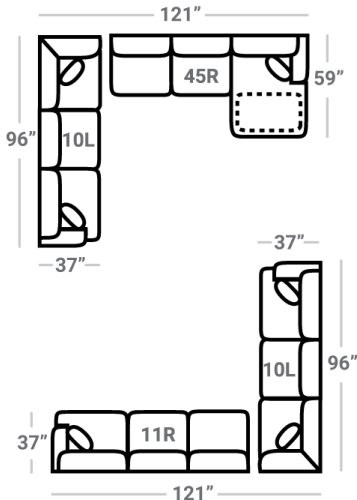

Body 1: All Body Fabric – Contrast 1 : Both Sides of Pillows Including Welt

PIECES

Sofa Height : 35" Seat Height: 21" Seat Depth: 21" Arm Height: 25"

SOFAS

SECTIONALS

OTTOS

* Available in both Left and Right configurations

CONFIGURATIONS

Dimensions are approximate and subject to change.